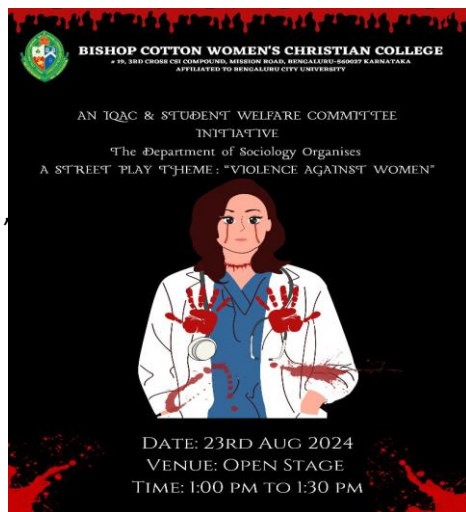

Email: principal@bcwcc.edu.in

Website: www.bcwcc.edu.in

Report on Street play – “Violence Against Women”

An IQAC and Student Welfare Committee initiative, the Department of Sociology organizes a street play theme: “Violence Against Women” on 23rd Aug 2024 , from 1:00 pm to 1:30 in the college campus.

35 students from various department actively participated and presented this street play .The Street play was viewed by the Students, Staff and faculty members of the college.

It was for creating the awareness and to spread the message amongst the minds of the young students about the safety of women, which is one of the great issues needs to be addressed in the society in general and has to be paid a special attention toward this issue. The Street play was divided into three parts:

1. First part was on the status of women in the family,
2. Second part was on Sexual Harassment in the workplace
3. Last part was on save Women.

It highlighted the psychological and physical impact of these issues on women and emphasized the importance of support systems ,legal recourse and societal change . It was a successful endeavour in raising awareness about violence against women . It effectively engaged the community and fostered important conversations about addressing and preventing gender-based violence.