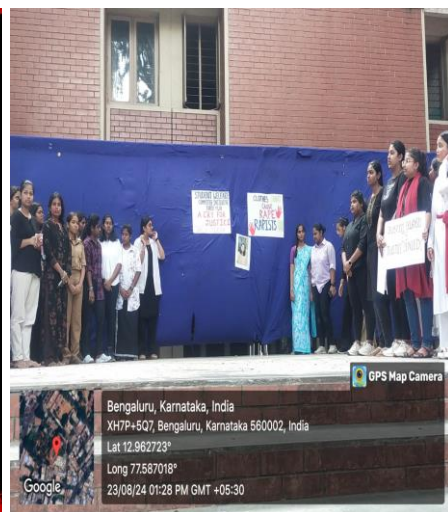

Email: principal@bcwcc.edu.in

Website: www.bcwcc.edu.in

Report on Street play – “Violence Against Women”

An IQAC and Student Welfare Committee initiative, the Department of Sociology organizes a street play theme: “Violence Against Women” on 23rd Aug 2024 , from 1:00 pm to 1:30 in the college campus.

35 students from various department actively participated and presented this street play .The Street play was viewed by the Students, Staff and faculty members of the college.

It was for creating the awareness and to spread the message amongst the minds of the young students about the safety of women, which is one of the great issues needs to be addressed in the society in general and has to be paid a special attention toward this issue. The Street play was divided into three parts:

1. First part was on the status of women in the family,
2. Second part was on Sexual Harassment in the workplace
3. Last part was on save Women.

It highlighted the psychological and physical impact of these issues on women and emphasized the importance of support systems ,legal recourse and societal change . It was a successful endeavour in raising awareness about violence against women . It effectively engaged the community and fostered important conversations about addressing and preventing gender-based violence.